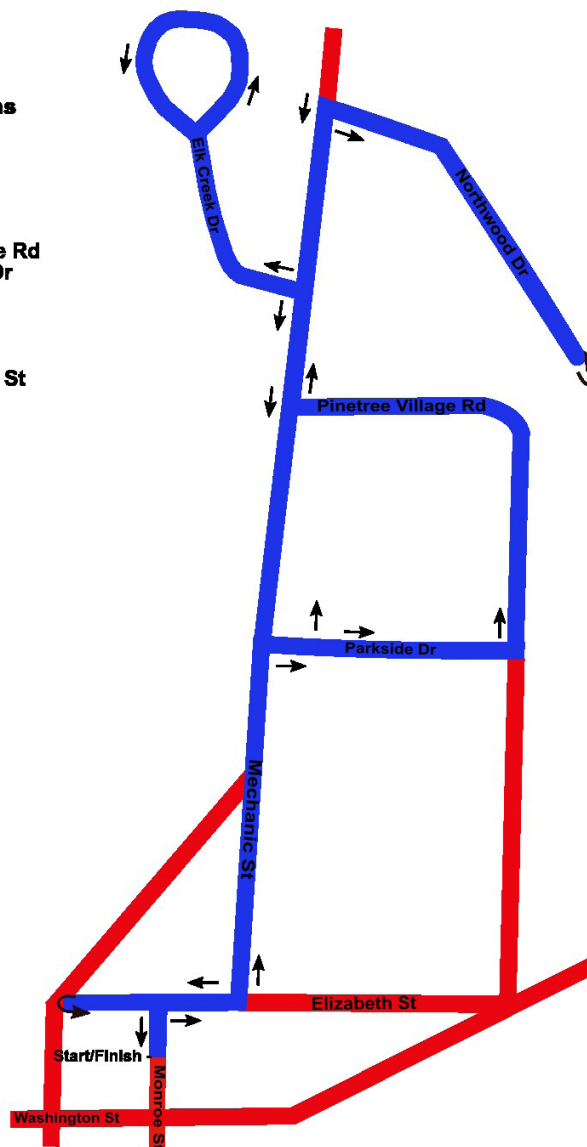

World Class Ski Tuning
 Equipment by

WINTERSTEIGER

5 Monroe St, Ellicottville, NY
 716-699-2054

COURSES

- The course will be open for 3:15. After 3:15, runners still on the course will be allowed to finish but there will be no course support available, so plan your hydration accordingly.
- Both the 5k and 1/2 marathon courses will use the same start/finish line, with the 1/2 marathon starting at 11:00 am and the 5k at 11:15 am.
- Please stay on the **RIGHT** hand side of the road, running with traffic. Vehicle traffic is controlled on the running courses, not closed in all sections.
- Runners will have a lane defined by traffic cones for both courses, please stay to the right of the cones at all times.

NEW Flatter and Faster 5k Course for 2023!

Turn By Turn Directions

- Start 5 Monroe St
- Right Elizabeth St
- Left Mechanic St
- Right Parkside Dr
- Left Fillmore Ave
- Left PineTree Village Rd
- Right Northwoods Dr
- Turn Around
- Left Maples Rd
- Right Elk Creek Dr
- Right Maples Rd
- Keep Left Mechanic St
- Right Elizabeth St
- Turn Around
- Right Monroe St