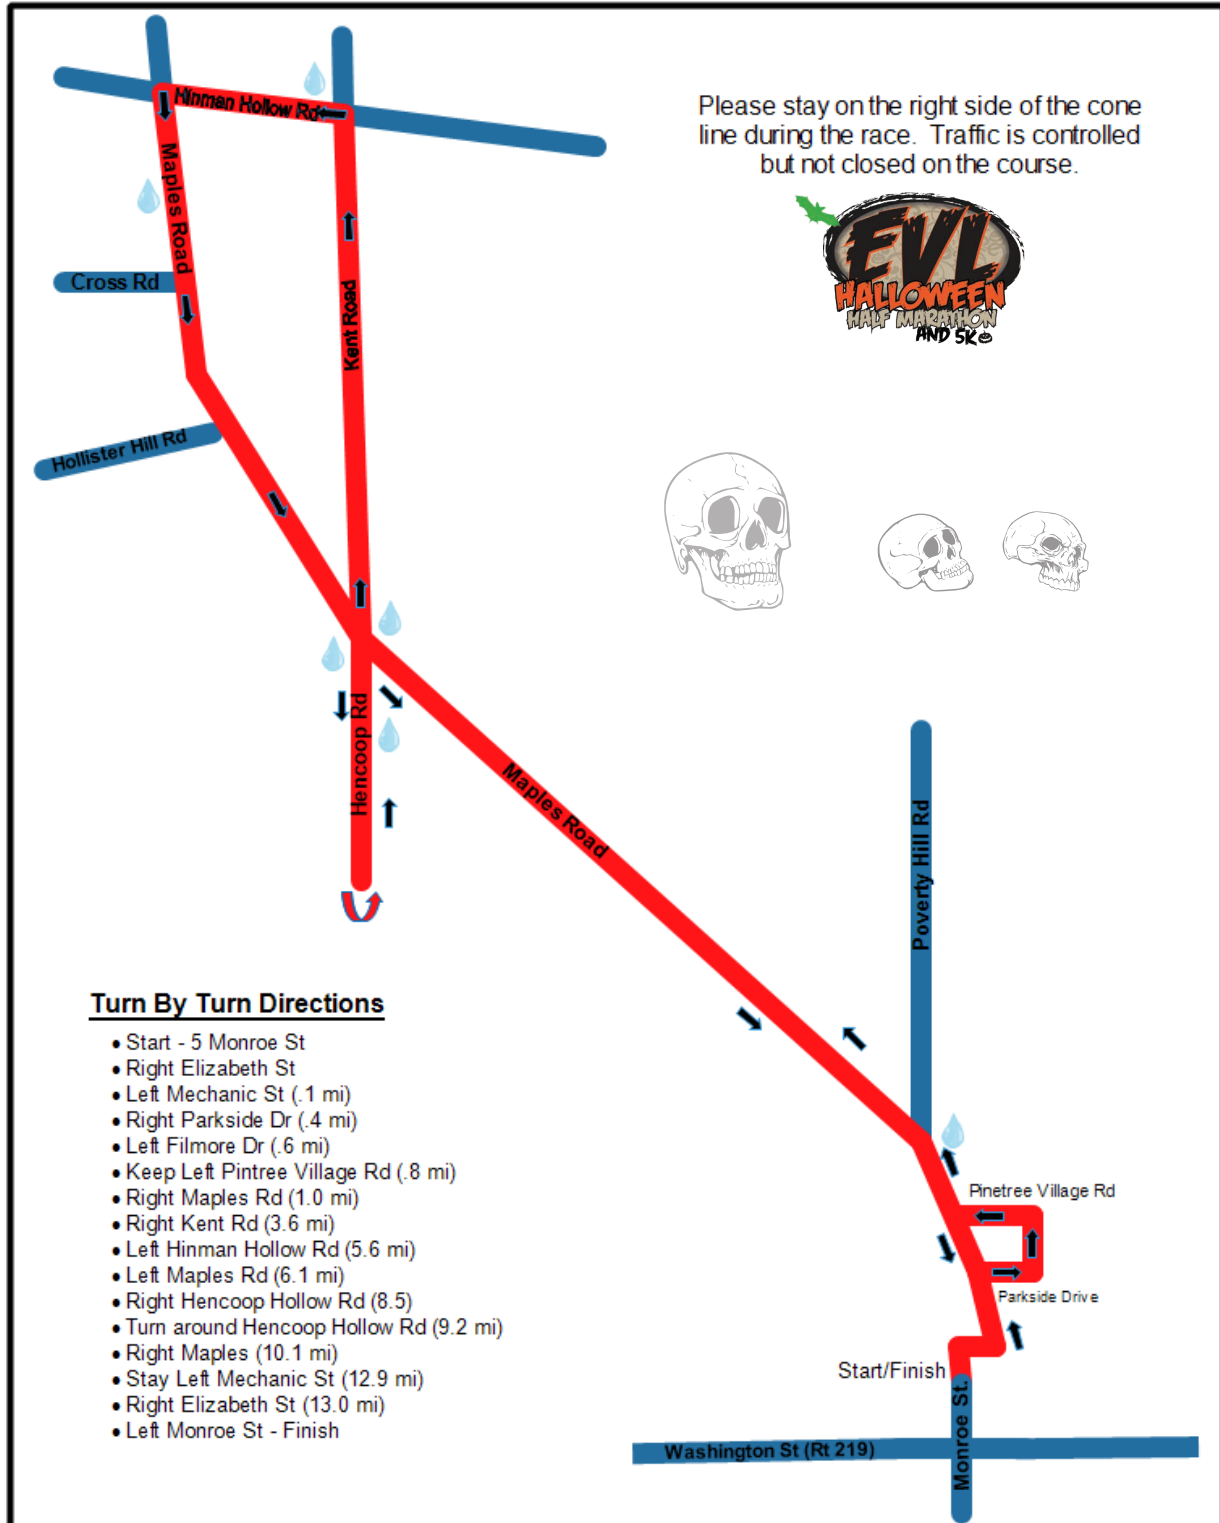

COURSES

EVL Halloween Half Marathon Course