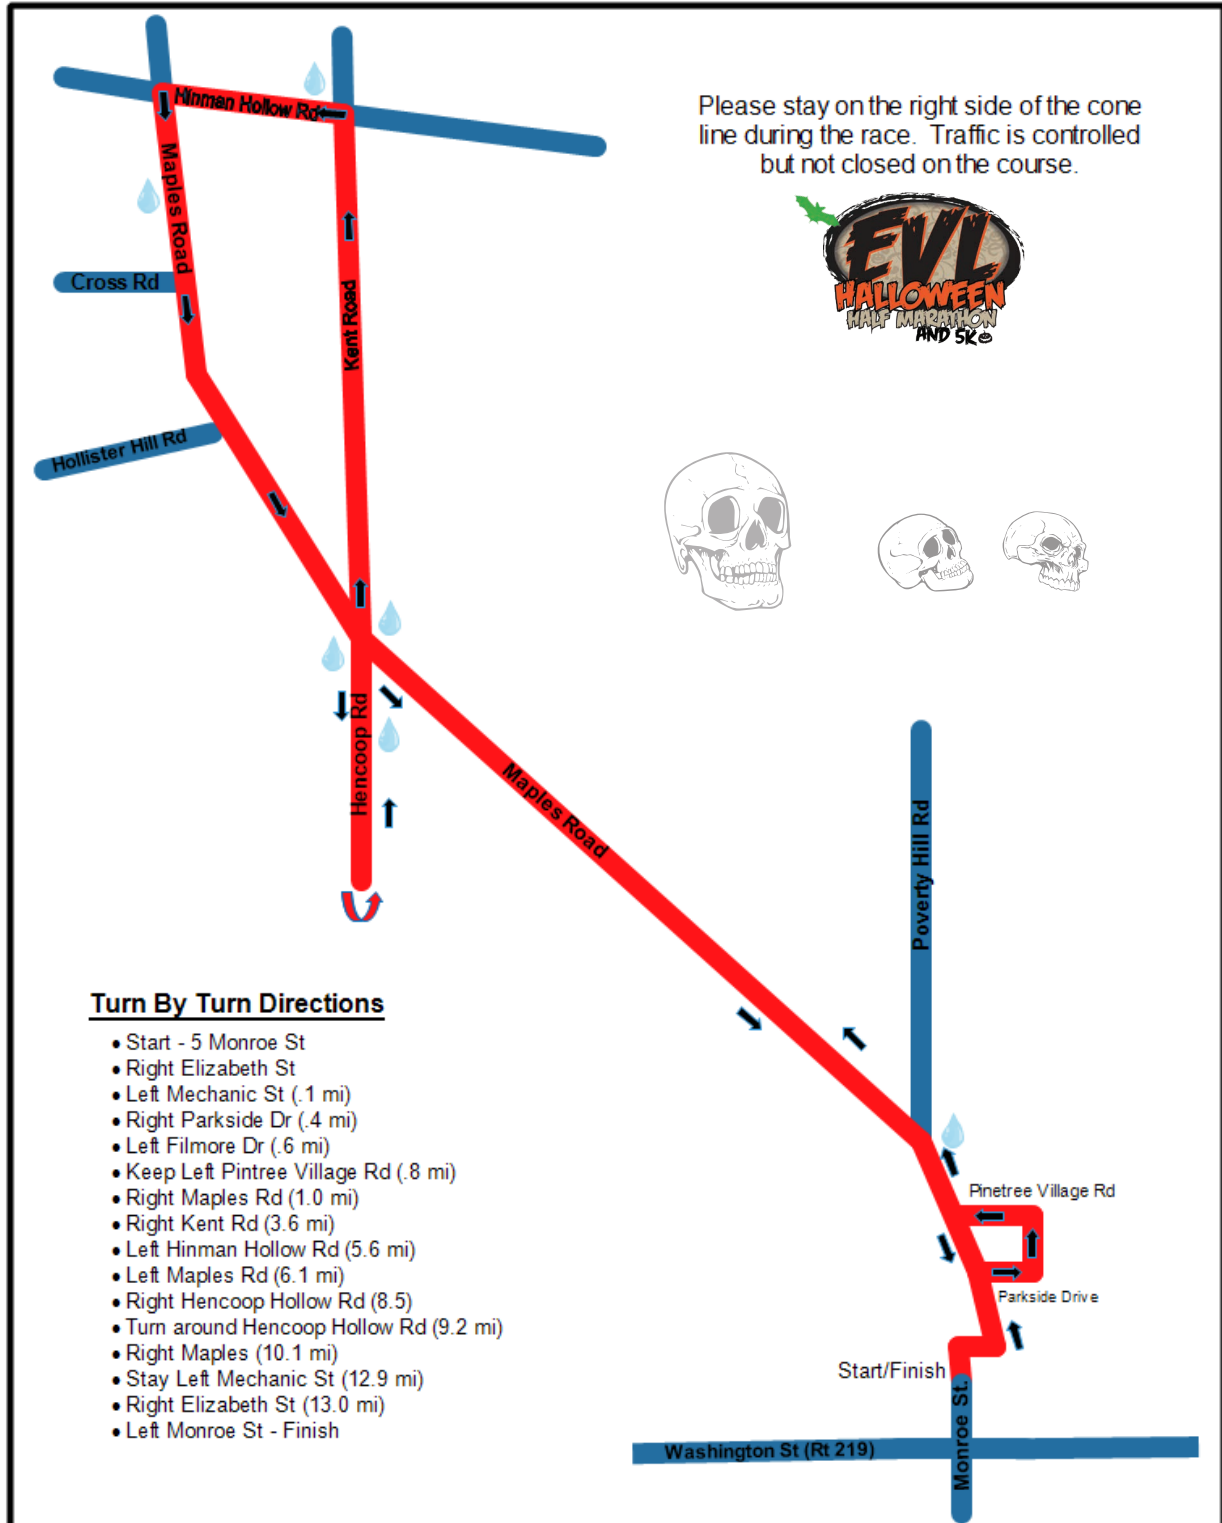

COURSES

EVL Halloween Half Marathon Course