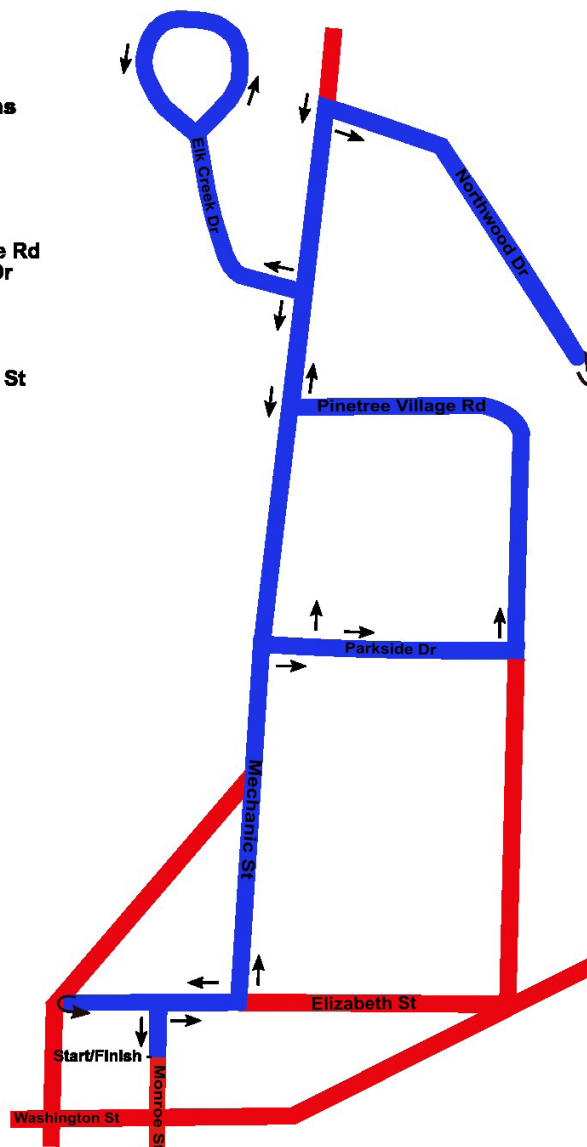

COURSES

- The course will be open for 3:15. After 3:15, runners still on the course will be allowed to finish but there will be no course support available, so plan your hydration accordingly.
- Both the 5k and 1/2 marathon courses will use the same start/finish line, with the 1/2 marathon starting at 11:00 am and the 5k at 11:15 am.
- Please stay on the **RIGHT** hand side of the road, running with traffic. Vehicle traffic is controlled on the running courses, not closed in all sections.
- Runners will have a lane defined by traffic cones for both courses, please stay to the right of the cones at all times.

5k Course

Turn By Turn Directions

- Start 5 Monroe St
- Right Elizabeth St
- Left Mechanic St
- Right Parkside Dr
- Left Fillmore Ave
- Left PineTree Village Rd
- Right Northwoods Dr
- Turn Around
- Left Maples Rd
- Right Elk Creek Dr
- Right Maples Rd
- Keep Left Mechanic St
- Right Elizabeth St
- Turn Around
- Right Monroe St